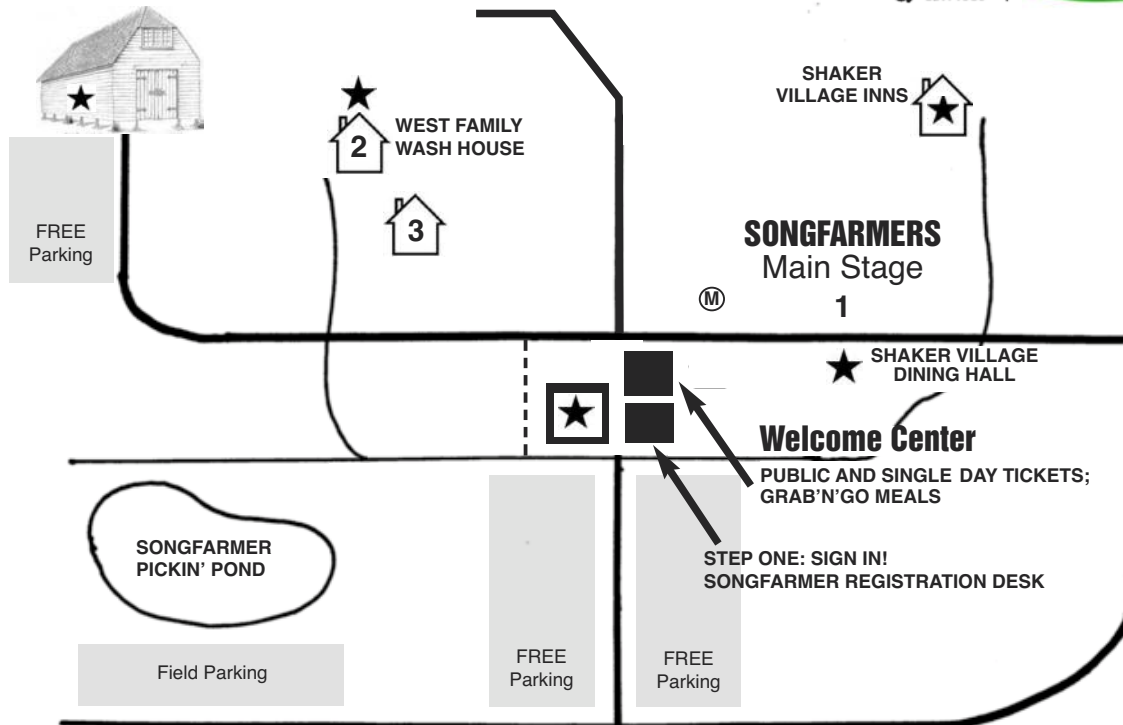

8AM BREAKFAST: Shaker Village Welcome Center or Dining Hall

SONGFARMERS STAGE
MAP LOCATION: 1

WEST WASH HOUSE
MAP LOCATION: 2

WEST FAMILY DWELLING
MAP LOCATION: 3

SONGFARMERS BARN
MAP LOCATION: 4

10AM

Sign up at the stage for performance slots

WORKSHOP Funny songs, humor and keeping your SongFarmer jams
HAPPY Antsy McLain

WORKSHOP Traditional Kentucky fiddle tunes
Ron Pen and Raymond McLain

11AM

WS CLASSROOM PROGRAM:
Explore this educational gift SongFarmers present to schools worldwide.
RON PEN, DOUG BOYD, BRYAN KLAUSING

WORKSHOP playing BANJO with
Rik Palieri and Raymond McLain

12N LUNCH BREAK:

Shaker Village dining hall or
SongFarmers GRAB'N'GO
at the Welcome Center or Shaker Village "Post Office" located next to the Dining Hall

SONGFARMERS BARN
ICE CREAM SOCIAL
COMMUNITY JAM
4

*Thank you AgCredit,
Martin Guitar Company and our wonderful host Shaker Village*

REMEMBER:

Feel free to sit under a tree, invite new friends around to pick, play and jam to your heart's content.

The **workshops** are here for a purpose, but The Gathering is really about **YOUR** music.

Have fun!

(M) Medical Tent
★ Washroom Locations

Entrance from HWay 68

SHAKER VILLAGE

Provides vegan, gluten free and meat dishes. Easy GRAB'N'GO at the Welcome Center, the Shaker Village dining hall or Post Office