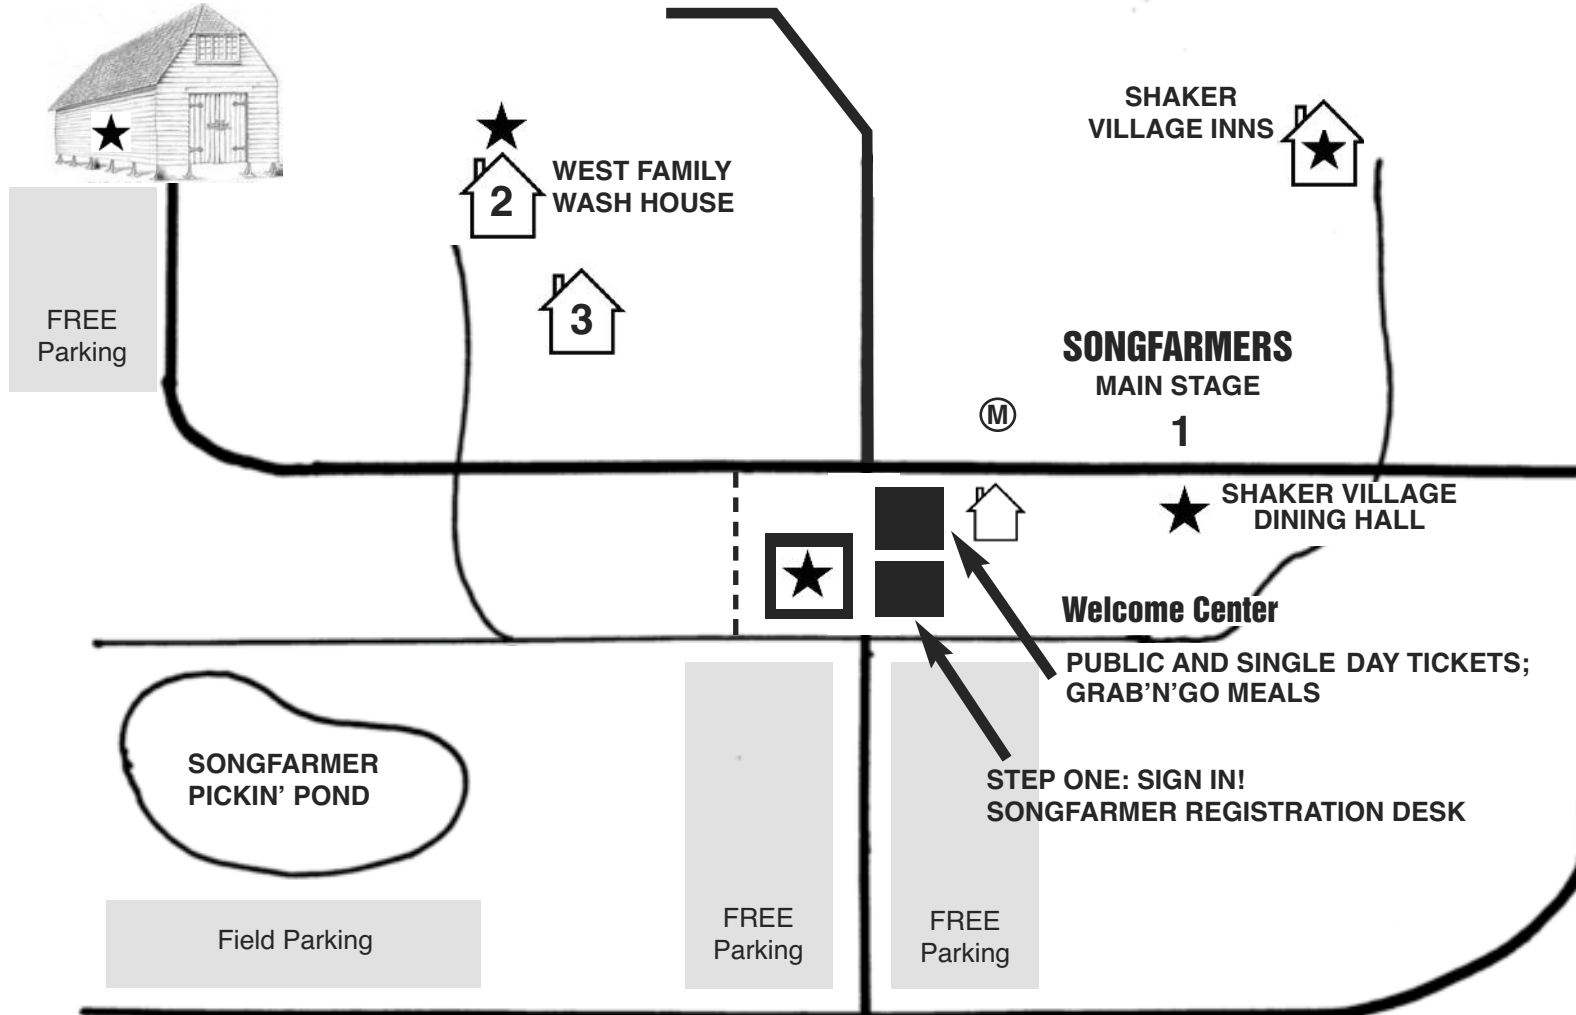

## Program Guide & Site Map

Musicians, Writers, Poets, Painters, Artists,  
Performers, SongFarmers, Fans, Families  
and Front Porch Pickers!

Visit  
**SongFarmers.org**

**SONGFARMERS BARN  
ICE CREAM SOCIAL  
COMMUNITY JAM  
4**

*Thank you AgCredit, Martin Guitar Company and our wonderful host Shaker Village*

**YES, YOU CAN**

drive your car up to the barn  
for the evening sessions!

**YES, YOU CAN**

make a new friend and pick away  
under a tree ... no permission  
needed and we encourage it!

**SUPPER BREAK:**

pick up your GRAB'N'GO Meal at the  
Welcome Center behind the registration desk, or  
get dinner from the Shaker Village "Post Office" located  
next to the Dining Hall land then come to the

**OLD FASHIONED ICE CREAM  
PICKING SOCIAL AT THE  
BIG BARN**

**MUSIC ON STAGE  
FOLLOWED BY A  
COMMUNITY SONG JAM**

(M) Medical Tent

★ Washroom Locations

**Entrance from  
HWay 68**

**SHAKER VILLAGE**

Provides vegan, gluten free and meat dishes.  
Easy GRAB'N'GO at the Welcome Center,  
the Shaker Village dining hall or Post Office